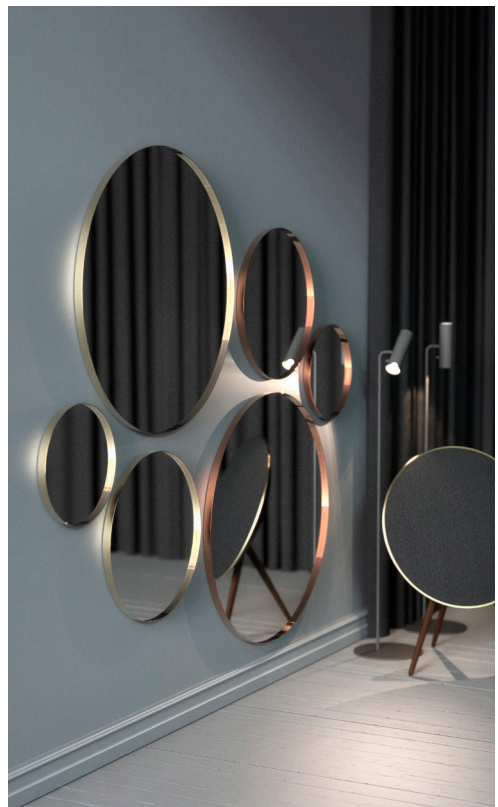

(FROST offers the nine finishes)

WARDROBE, ENTRANCE AND HALLWAYS

FROST OFFERS:

- ▶ COAT RACKS
- ▶ CLOTHES STANDS
- ▶ HANGERS
- ▶ HOOKS
- ▶ HALL STANDS
- ▶ MIRRORS
- ▶ SIDE TABLES
- ▶ UNU SHELVES
- ▶ LIVING ACCESSORIES
- ▶ MAGAZIN/ SHOE SHELVES
- ▶ BUKTO SHELF SYSTEM
- ▶ BUKTO BENCH